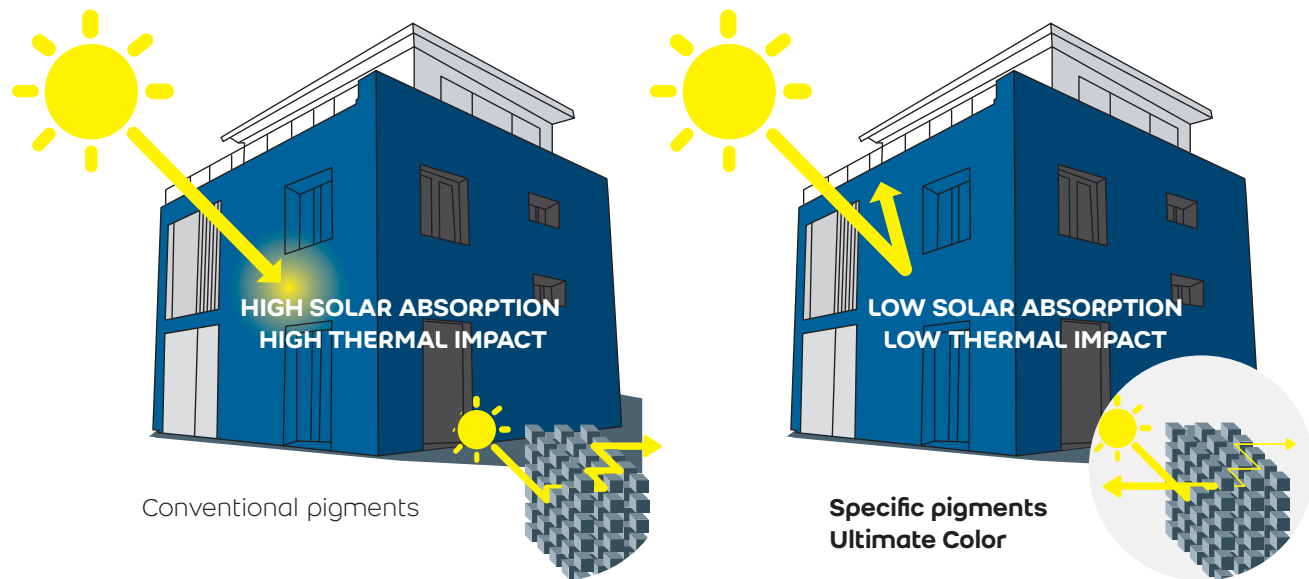

Sustained shades with low solar absorption

weber, an innovative color design with **Ultime Color** technology that reflects infrared radiation, which causes heating, without affecting or changing the perception of color.

weberpas deco Ultimate Color reflects infrared radiation

Specific pigments Ultimate Color

By using pigments reflecting infrared radiation, **weberpas deco Ultimate Color** achieves solar absorption coefficients of less than 0.7.

A dark or sustained **Ultime Color** plaster/coating can be applied to the entire facade, even when exposed to the sun.

weberpas deco Ultimate Color limits the temperature rise on the façade

Comparative thermal camera images demonstrate the tangible benefit of **Ultime Color** technology: a decrease from 20°C to 30°C of heat build-up upon exposure to infrared radiation.

weberpas deco Ultimate Color gives durability and integrity to the coating.

By limiting the heating of facades, **weberpas deco Ultimate Color** reduces stresses due to expansion, and limits the risk of cracking and degradation of the building's shell/envelope.